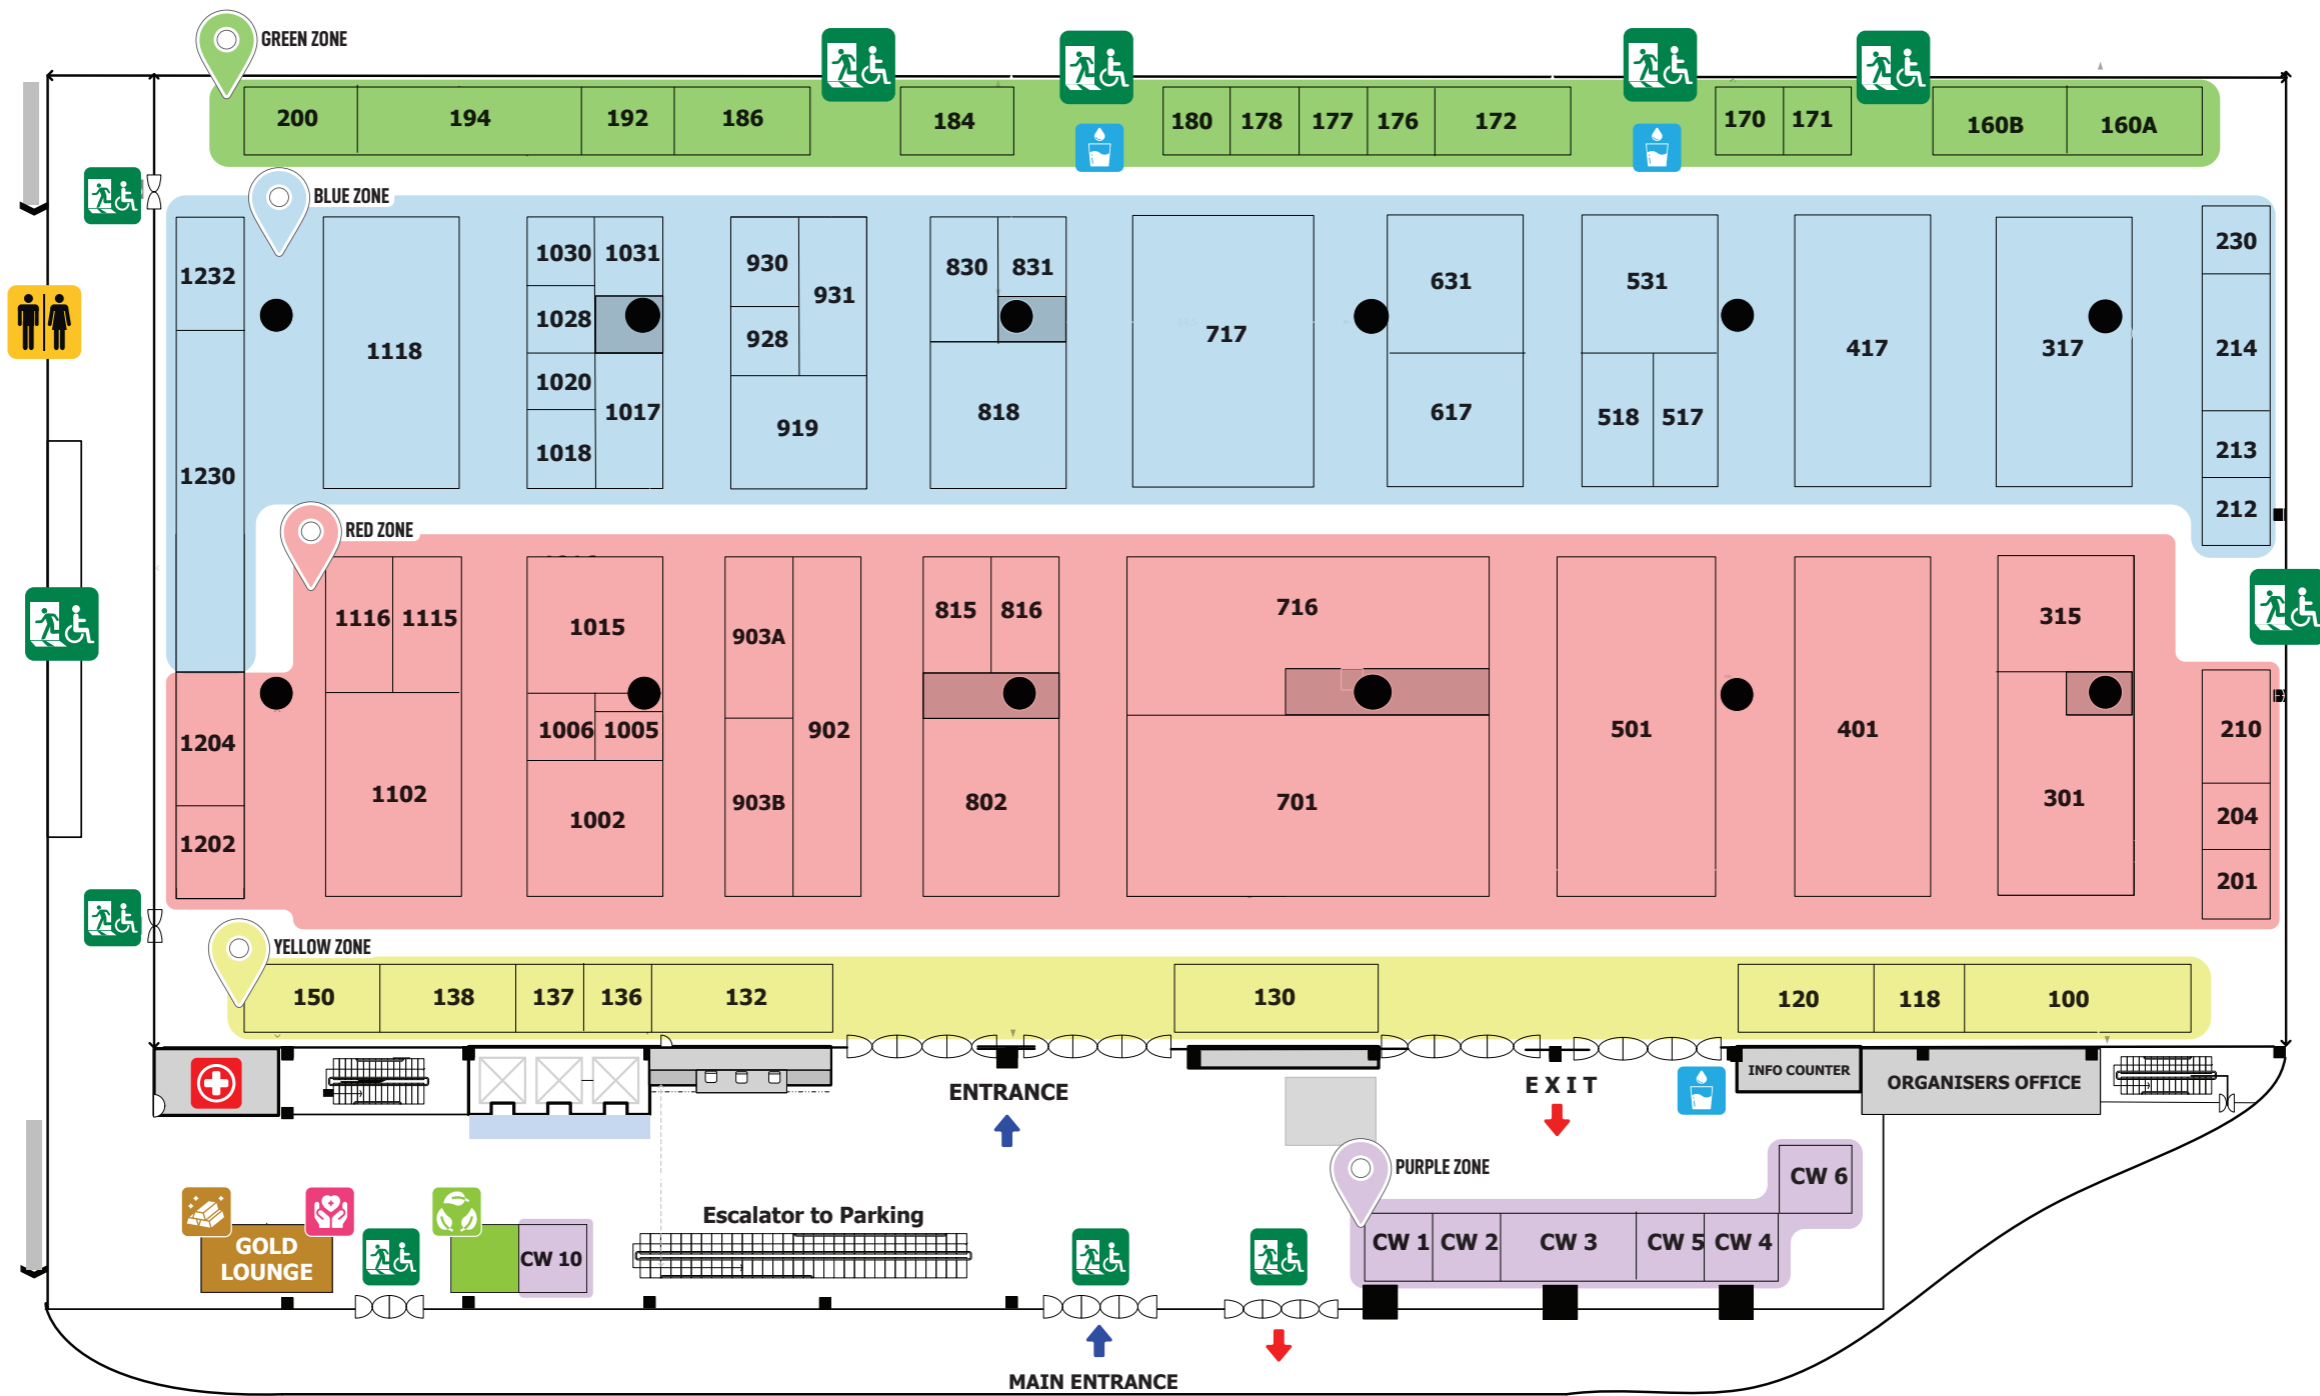

FLOORPLAN

EXHIBITORS

● GREEN ZONE
● BLUE ZONE
● RED ZONE
● YELLOW ZONE
● PURPLE ZONE
*Color Zoning in Exhibitor Booth Areas

3D ZAIKU	100	DISPERINDAG PROV JAWA TIMUR	CW-10	INTIDAYA DINAMIKA SEJATI, PT	830	MOSCA ASIA PTE LTD	230	SINAR INDAH JAYA ABADI, PT	180
ADVANCED CERAMICS TECHNOLOGY (M SDN. BHD.)	1020	DUTA INDOMITRA PANCASUKSES, PT	212	ISOTEMA, PT	716	NEODUTA CENTRA HYDRAULIC INDONESIA, PT	118	SURYA TEKNIK ABADI, PT	184
ALDO TOOL	816	DUTA LISTRIK NIAGA, PT	178	JANATICS INDIA PRIVATE LIMITED	1006	NISSIN MANUFACTURING INDONESIA, PT	210	TA HAW ENTERPRISE CO.,LTD.	928
AREZDA PURNAMA LOKA, PT	136	EKATAMA PUTRA PERKASA, PT	130	JAYA ALFA LASER, PT	818	NITIGURA INDONESIA	200	TAWADA GRAHA, PT	1031
BAHANA ANDALAN PASTI, PT	172	ELYON INDUSTRY CO., LTD	192	JETRO JAKARTA	931	OTANO MULTI MESINDO, PT	531	TITAN CORPORATION	631
BANDO INDONESIA, PT	CW-6	FIRST MACHINERY TRADE. CO	701	JQLASER MULTI MESINDO, PT	160	PAMY PNEUMATIC	176	TRAKINDO UTAMA, PT	1002
BERCA MANDIRI PERKASA, PT	1102	FNC TRADING CO., LTD	517	KASKA TEKNIK, CV	171	PANDU HYDRO PNEUMATICS, PT	132A	WAHANA DATA TEKNOLOGI, PT	1202
BERKAT PRIMATECH ABADI, PT	138	FUSHENG COMPRESSOR INDONESIA, PT	617	KAWAN LAMA SOLUTION	317 & 417	PANDULIMA JAYATEHNIK, PT	918	WARINGIN WAREHOUSE	CW-2
BODOR INC.	501	GALAKSI METAL MESINDO, PT	903B	KESSA LESTARI, PT	1017	PIRANTI NUSANTARA TEKNOLOGI (PIRANUSA)	1232	WD-40	301
BRY-AIR (MALAYSIA) SDN.BHD.	137	HAITIAN PRECISION MACHINERY, PT	1118	KITO INDONESIA, PT	CW-3	PLARAD	120	WILBERT PERKASA TEKNIK, PT	186
INDONESIA REP OFFICE		HERTZ KOMPRESSOREN	315	KSIN INDONESIA, PT	CW-1	QINGDAO CHENGYU TESTING EQUIPMENT CO.,LTD.	177	WIRATAMA MITRA ABADI	213
CAIRNHILL SERVICHEX INTI, PT	930	HHM ENGINEERING SOLUTIONS, PT & HUAT HOE MACHINERY & TRADING PTE LTD	CW-5	KYORITSU ELECTRIC INDONESIA, PT	150	QUALITECH INDOPRIMA, PT	201	YAMASOJI INDONESIA, PT	170
CIAMIX MACHINE INDONESIA, PT	1204	HUARONG PLASTIC MACHINERY CO., LTD.	1030	MEDIA PNEUMATIC, PT	132B	RINCO ULTRASONICS (M) SDN. BHD.	1018	YAMAZEN INDONESIA, PT	401
DAINAN 2 INDONESIA, PT	204	ILLINOIS ENTERPRISES CO.	1005	MISUMI INDONESIA, PT	1015	RIYADI GROUP	717A/B	YOKE INDUSTRIAL CORP.	518
DELTA PRIMA MAKMUR, PT	CW-4	INDOTUBE SOLUSI MESINDO, PT	902	MITRA CIPTA HARDI ELEKTRINDO, PT	815	RODA ROLLEN INDONESIA	1230	YOOSUNGENG CO., LTD	1028
DELTA SINERGI SEKAWAN, PT	214	INTERNASIONAL TEKNIK SOLUSINDO	1116	MITRAINTI SEJAHTERA ELECTRINDO, PT	1115	SARANA MENTARI CEMERLANG, PT	831		
DEPRINTZ SUKSES SEJAHTERA, PT	194	(ITS SCALE), PT		MITSUBISHI ELECTRIC INDONESIA, PT	802	SHENYANG MULTI MESINDO, PT	903A